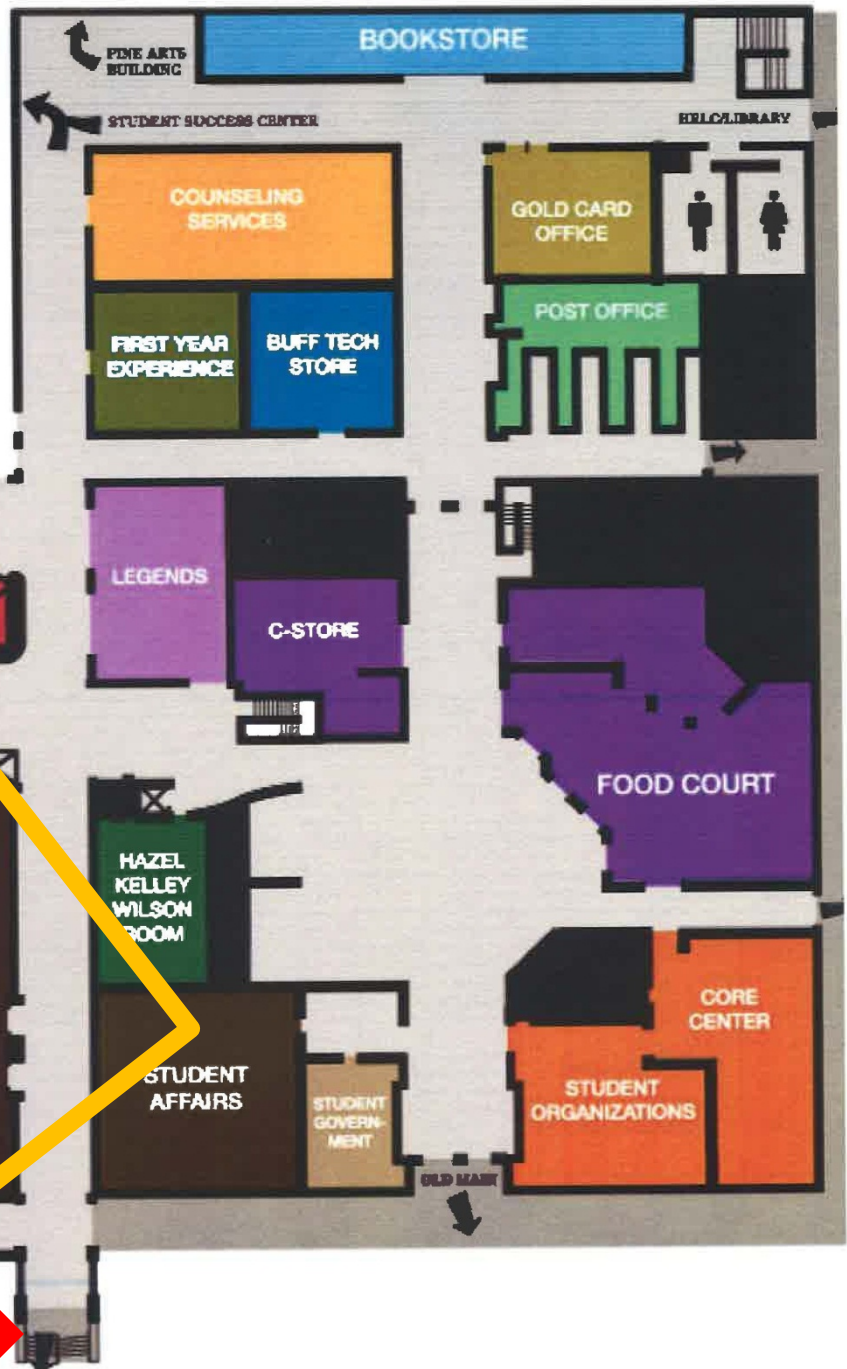

MAIN LEVEL

- Bookstore - 
- Buff Tech Store - 
- DRE/Student Organizations - 
- Counseling Services - 
- First Year Experience - 
- Food Court/C-Store - 
- Gold Card Office - 
- Hazel Kelley Wilson Room - 
- Information Desk - 
- Legacy Hall - 
- Legends - 
- Post Office - 
- Student Affairs - 
- Student Government - 

GENERAL SESSION LOCATED IN LEGACY HALL

Entrance →

Entrance →

  RESTROOMS

 ELEVATOR