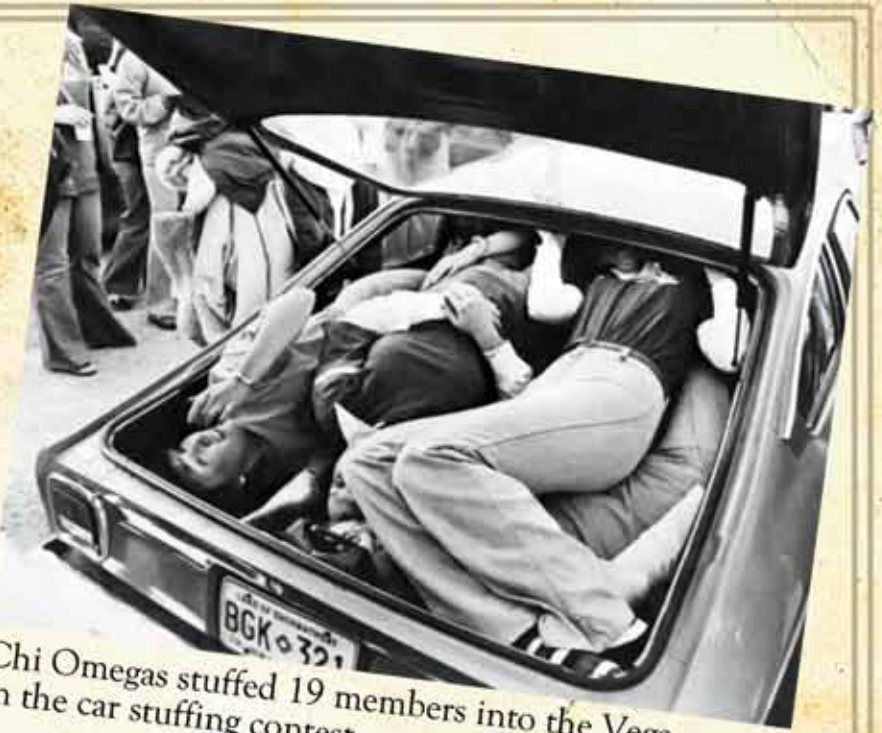

le mirage '75

Zeta's take part in the twine race during the fifth annual Greek Week.

Cheerleaders take part in a watermelon seed spitting contest at the annual pre-school feast.

The mime artist Keith Berger, a popular attraction, entertained in various places on campus.

Willie Nelson performs for crowd of 3,800

President Ford's visit to campus in 1976

Laugh-In's Lily Tomlin entertained at the 1972 Homecoming

John Hartford

ABC covers Homecoming as WT beats New Mexico State 17-16.

Janice Williams works her shift for WTSU's Alternative, KWTS.

Chi Omegas stuffed 19 members into the Vega in the car stuffing contest.