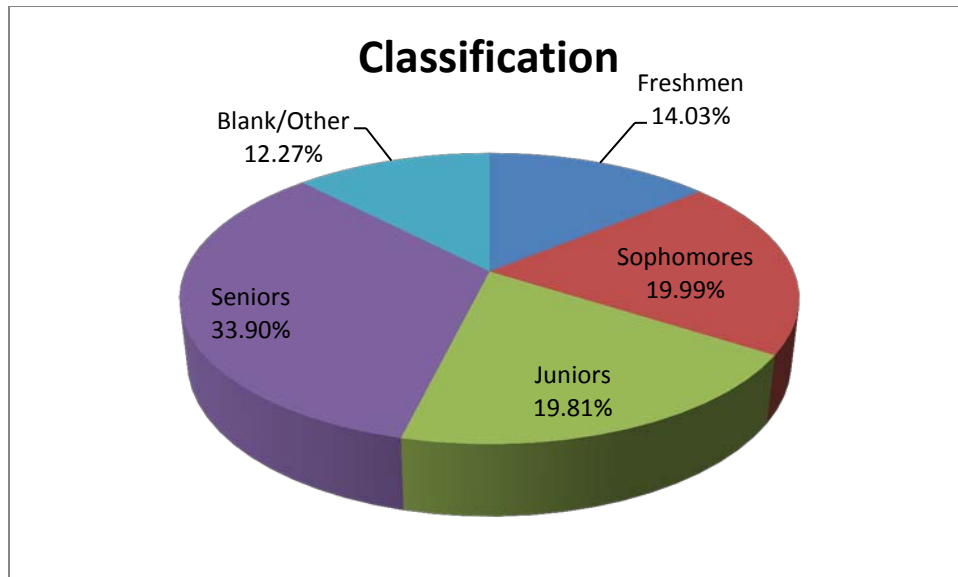

Logins by Hour by Day of the Week

Hour	Sun	Mon	Tue	Wed	Thu	Fri	Sat	Total Logins
7:00 AM	0	39	2	2	2	1	0	46
7:30 AM	0	11	8	5	4	5	0	33
8:00 AM	3	152	137	264	127	353	84	1120
8:30 AM	0	98	114	94	48	93	3	450
9:00 AM	4	294	219	364	145	249	8	1283
9:30 AM	0	269	190	252	149	154	3	1017
10:00 AM	4	210	313	285	261	163	11	1247
10:30 AM	2	208	247	271	281	202	1	1212
11:00 AM	8	434	1463	355	424	156	10	2850
11:30 AM	3	188	313	503	491	215	2	1715
12:00 PM	10	203	272	305	331	166	8	1295
12:30 PM	8	133	148	146	190	80	9	714
1:00 PM	7	161	174	235	316	105	8	1006
1:30 PM	14	163	198	266	196	162	2	1001
2:00 PM	21	206	204	180	180	111	9	911
2:30 PM	10	255	243	194	197	69	2	970
3:00 PM	14	324	284	315	270	105	8	1320
3:30 PM	10	131	195	162	139	74	3	714
4:00 PM	11	124	205	146	185	112	5	788
4:30 PM	0	130	100	113	73	99	4	519
5:00 PM	6	122	143	104	53	32	9	469
5:30 PM	1	67	236	46	46	8	1	405
6:00 PM	4	44	95	108	22	22	1	296
6:30 PM	31	31	279	86	148	1	1	577
7:00 PM	7	116	22	45	33	6	8	237
7:30 PM	8	8	43	10	8	0	4	81
8:00 PM	0	64	14	68	11	4	1	162
8:30 PM	2	5	2	1	1	1	0	12
9:00 PM	0	9	56	10	41	7	0	123
9:30 PM	0	3	1	2	1	0	0	7
Total Logins:	188	4202	5920	4937	4373	2755	205	22580

Note: Total number does not include Early Alert Contacts, Non-Student Testing Contacts or BuffJobs Login (under Career Services).