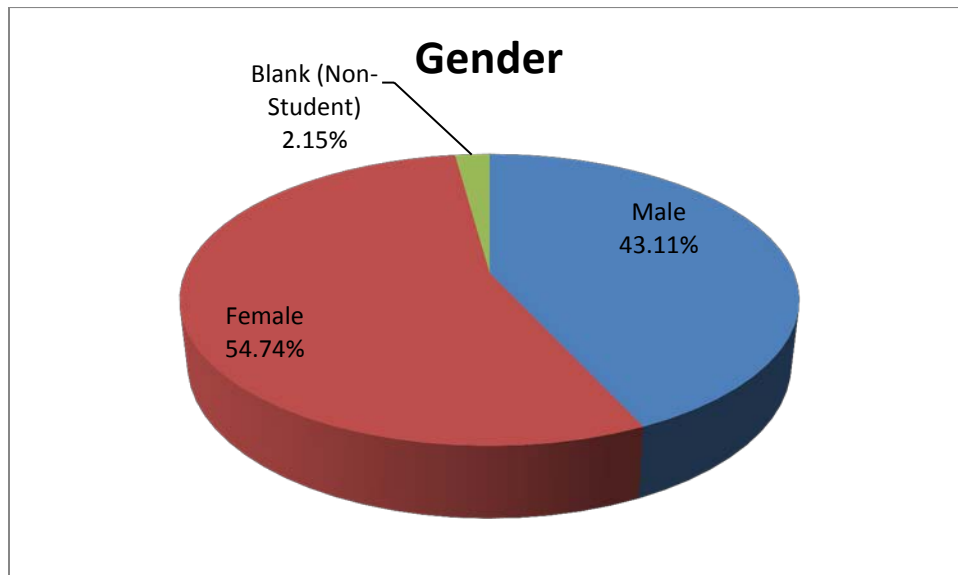

Logins by Hour by Day of the Week

Hour	Sun	Mon	Tue	Wed	Thu	Fri	Sat	Total Logins
7:00 AM	0	39	2	2	2	1	0	46
7:30 AM	0	11	8	5	4	5	0	33
8:00 AM	3	152	137	264	127	353	84	1120
8:30 AM	0	98	114	94	48	93	3	450
9:00 AM	4	294	219	364	145	249	8	1283
9:30 AM	0	269	190	252	149	154	3	1017
10:00 AM	4	210	313	285	261	163	11	1247
10:30 AM	2	208	247	271	281	202	1	1212
11:00 AM	8	434	1463	355	424	156	10	2850
11:30 AM	3	188	313	503	491	215	2	1715
12:00 PM	10	203	272	305	331	166	8	1295
12:30 PM	8	133	148	146	190	80	9	714
1:00 PM	7	161	174	235	316	105	8	1006
1:30 PM	14	163	198	266	196	162	2	1001
2:00 PM	21	206	204	180	180	111	9	911
2:30 PM	10	255	243	194	197	69	2	970
3:00 PM	14	324	284	315	270	105	8	1320
3:30 PM	10	131	195	162	139	74	3	714
4:00 PM	11	124	205	146	185	112	5	788
4:30 PM	0	130	100	113	73	99	4	519
5:00 PM	6	122	143	104	53	32	9	469
5:30 PM	1	67	236	46	46	8	1	405
6:00 PM	4	44	95	108	22	22	1	296
6:30 PM	31	31	279	86	148	1	1	577
7:00 PM	7	116	22	45	33	6	8	237
7:30 PM	8	8	43	10	8	0	4	81
8:00 PM	0	64	14	68	11	4	1	162
8:30 PM	2	5	2	1	1	1	0	12
9:00 PM	0	9	56	10	41	7	0	123
9:30 PM	0	3	1	2	1	0	0	7
Total Logins:	188	4202	5920	4937	4373	2755	205	22580

Note: Total number does not include Early Alert Contacts, Non-Student Testing Contacts or BuffJobs Login (under Career Services).