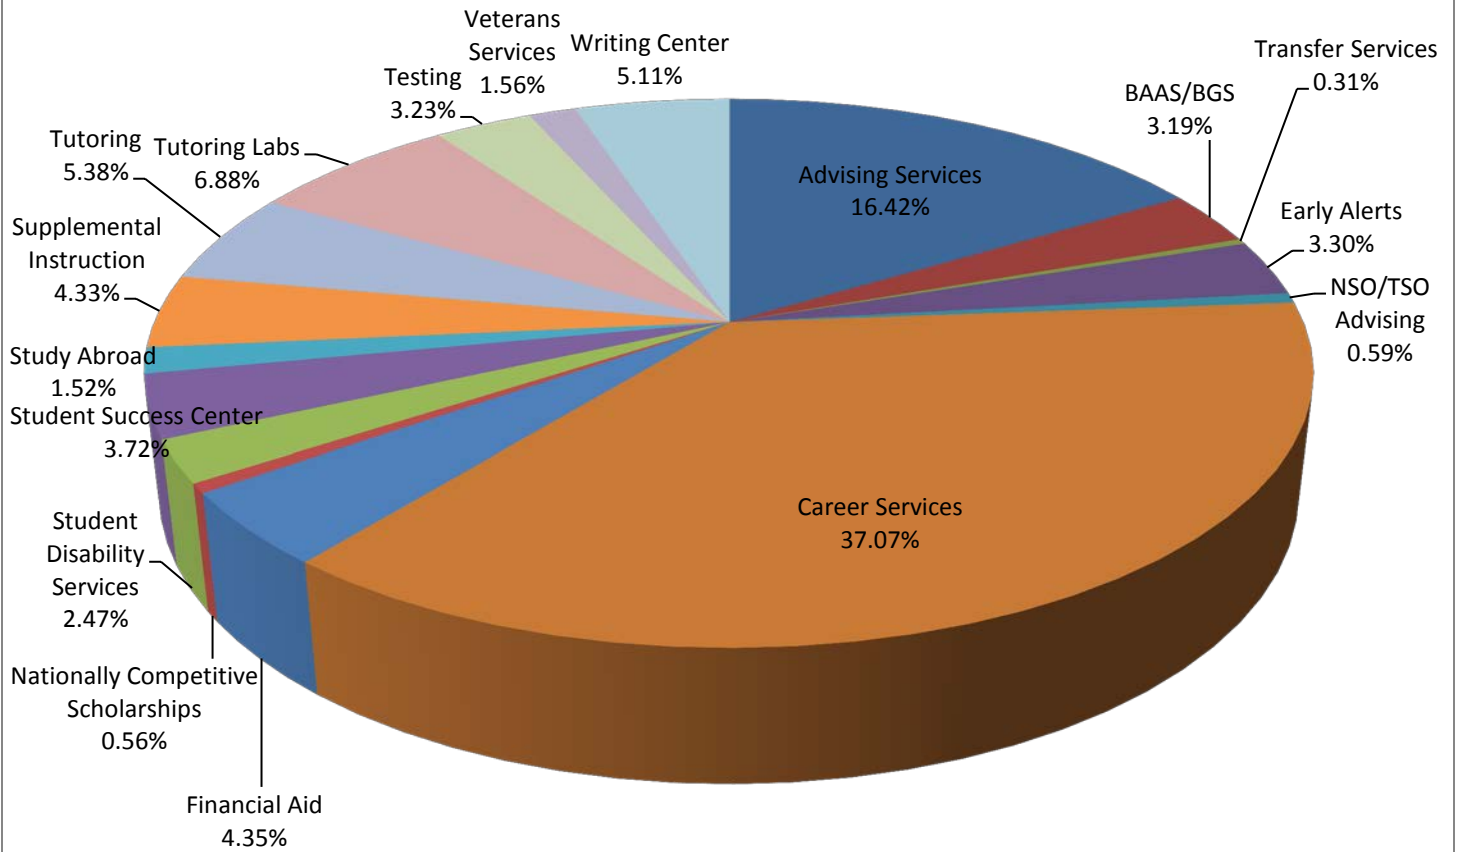

Note: All above visits were recorded in AdvisorTrac. If not listed, 0 visits were recorded in AdvisorTrac.

Departments

Ethnicity

Logins by Hour by Day of the Week

Hour	Sun	Mon	Tue	Wed	Thu	Fri	Sat	Total Logins
7:00 AM	0	39	2	2	2	1	0	46
7:30 AM	0	11	8	5	4	5	0	33
8:00 AM	3	152	137	264	127	353	84	1120
8:30 AM	0	98	114	94	48	93	3	450
9:00 AM	4	294	219	364	145	249	8	1283
9:30 AM	0	269	190	252	149	154	3	1017
10:00 AM	4	210	313	285	261	163	11	1247
10:30 AM	2	208	247	271	281	202	1	1212
11:00 AM	8	434	1463	355	424	156	10	2850
11:30 AM	3	188	313	503	491	215	2	1715
12:00 PM	10	203	272	305	331	166	8	1295
12:30 PM	8	133	148	146	190	80	9	714
1:00 PM	7	161	174	235	316	105	8	1006
1:30 PM	14	163	198	266	196	162	2	1001
2:00 PM	21	206	204	180	180	111	9	911
2:30 PM	10	255	243	194	197	69	2	970
3:00 PM	14	324	284	315	270	105	8	1320
3:30 PM	10	131	195	162	139	74	3	714
4:00 PM	11	124	205	146	185	112	5	788
4:30 PM	0	130	100	113	73	99	4	519
5:00 PM	6	122	143	104	53	32	9	469
5:30 PM	1	67	236	46	46	8	1	405
6:00 PM	4	44	95	108	22	22	1	296
6:30 PM	31	31	279	86	148	1	1	577
7:00 PM	7	116	22	45	33	6	8	237
7:30 PM	8	8	43	10	8	0	4	81
8:00 PM	0	64	14	68	11	4	1	162
8:30 PM	2	5	2	1	1	1	0	12
9:00 PM	0	9	56	10	41	7	0	123
9:30 PM	0	3	1	2	1	0	0	7
Total Logins:	188	4202	5920	4937	4373	2755	205	22580