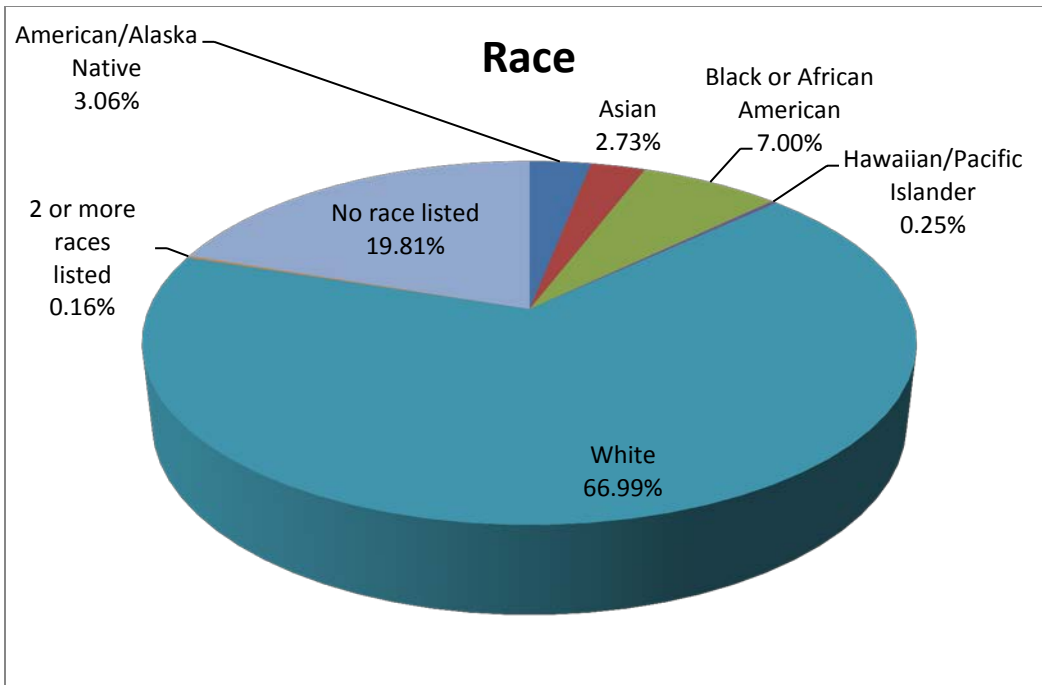

Note: All above visits were recorded in AdvisorTrac. If not listed, 0 visits were recorded in AdvisorTrac.

Departments

Ethnicity

Logins by Hour by Day of the Week

Hour	Sun	Mon	Tue	Wed	Thu	Fri	Sat	Total Logins
7:00 AM	0	39	2	2	2	1	0	46
7:30 AM	0	11	8	5	4	5	0	33
8:00 AM	3	152	137	264	127	353	84	1120
8:30 AM	0	98	114	94	48	93	3	450
9:00 AM	4	294	219	364	145	249	8	1283
9:30 AM	0	269	190	252	149	154	3	1017
10:00 AM	4	210	313	285	261	163	11	1247
10:30 AM	2	208	247	271	281	202	1	1212
11:00 AM	8	434	1463	355	424	156	10	2850
11:30 AM	3	188	313	503	491	215	2	1715
12:00 PM	10	203	272	305	331	166	8	1295
12:30 PM	8	133	148	146	190	80	9	714
1:00 PM	7	161	174	235	316	105	8	1006
1:30 PM	14	163	198	266	196	162	2	1001
2:00 PM	21	206	204	180	180	111	9	911
2:30 PM	10	255	243	194	197	69	2	970
3:00 PM	14	324	284	315	270	105	8	1320
3:30 PM	10	131	195	162	139	74	3	714
4:00 PM	11	124	205	146	185	112	5	788
4:30 PM	0	130	100	113	73	99	4	519
5:00 PM	6	122	143	104	53	32	9	469
5:30 PM	1	67	236	46	46	8	1	405
6:00 PM	4	44	95	108	22	22	1	296
6:30 PM	31	31	279	86	148	1	1	577
7:00 PM	7	116	22	45	33	6	8	237
7:30 PM	8	8	43	10	8	0	4	81
8:00 PM	0	64	14	68	11	4	1	162
8:30 PM	2	5	2	1	1	1	0	12
9:00 PM	0	9	56	10	41	7	0	123
9:30 PM	0	3	1	2	1	0	0	7
Total Logins:	188	4202	5920	4937	4373	2755	205	22580