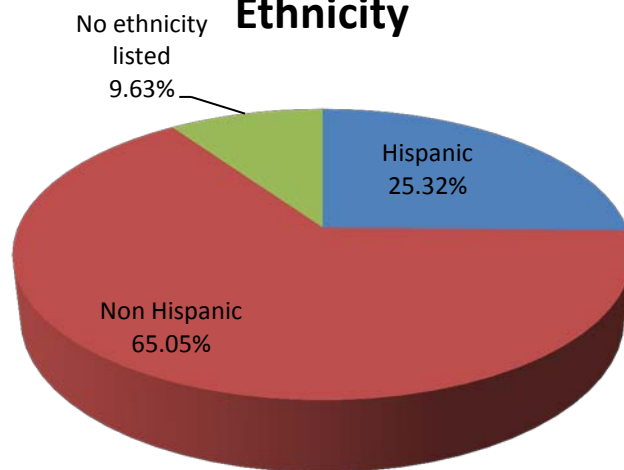

Note: All above visits were recorded in AdvisorTrac. If not listed, 0 visits were recorded in AdvisorTrac.

Departments

Ethnicity

Logins by Hour by Day of the Week

Hour	Sun	Mon	Tue	Wed	Thu	Fri	Sat	Total Logins
7:00 AM	0	39	2	2	2	1	0	46
7:30 AM	0	11	8	5	4	5	0	33
8:00 AM	3	152	137	264	127	353	84	1120
8:30 AM	0	98	114	94	48	93	3	450
9:00 AM	4	294	219	364	145	249	8	1283
9:30 AM	0	269	190	252	149	154	3	1017
10:00 AM	4	210	313	285	261	163	11	1247
10:30 AM	2	208	247	271	281	202	1	1212
11:00 AM	8	434	1463	355	424	156	10	2850
11:30 AM	3	188	313	503	491	215	2	1715
12:00 PM	10	203	272	305	331	166	8	1295
12:30 PM	8	133	148	146	190	80	9	714
1:00 PM	7	161	174	235	316	105	8	1006
1:30 PM	14	163	198	266	196	162	2	1001
2:00 PM	21	206	204	180	180	111	9	911
2:30 PM	10	255	243	194	197	69	2	970
3:00 PM	14	324	284	315	270	105	8	1320
3:30 PM	10	131	195	162	139	74	3	714
4:00 PM	11	124	205	146	185	112	5	788
4:30 PM	0	130	100	113	73	99	4	519
5:00 PM	6	122	143	104	53	32	9	469
5:30 PM	1	67	236	46	46	8	1	405
6:00 PM	4	44	95	108	22	22	1	296
6:30 PM	31	31	279	86	148	1	1	577
7:00 PM	7	116	22	45	33	6	8	237
7:30 PM	8	8	43	10	8	0	4	81
8:00 PM	0	64	14	68	11	4	1	162
8:30 PM	2	5	2	1	1	1	0	12
9:00 PM	0	9	56	10	41	7	0	123
9:30 PM	0	3	1	2	1	0	0	7
Total Logins:	188	4202	5920	4937	4373	2755	205	22580