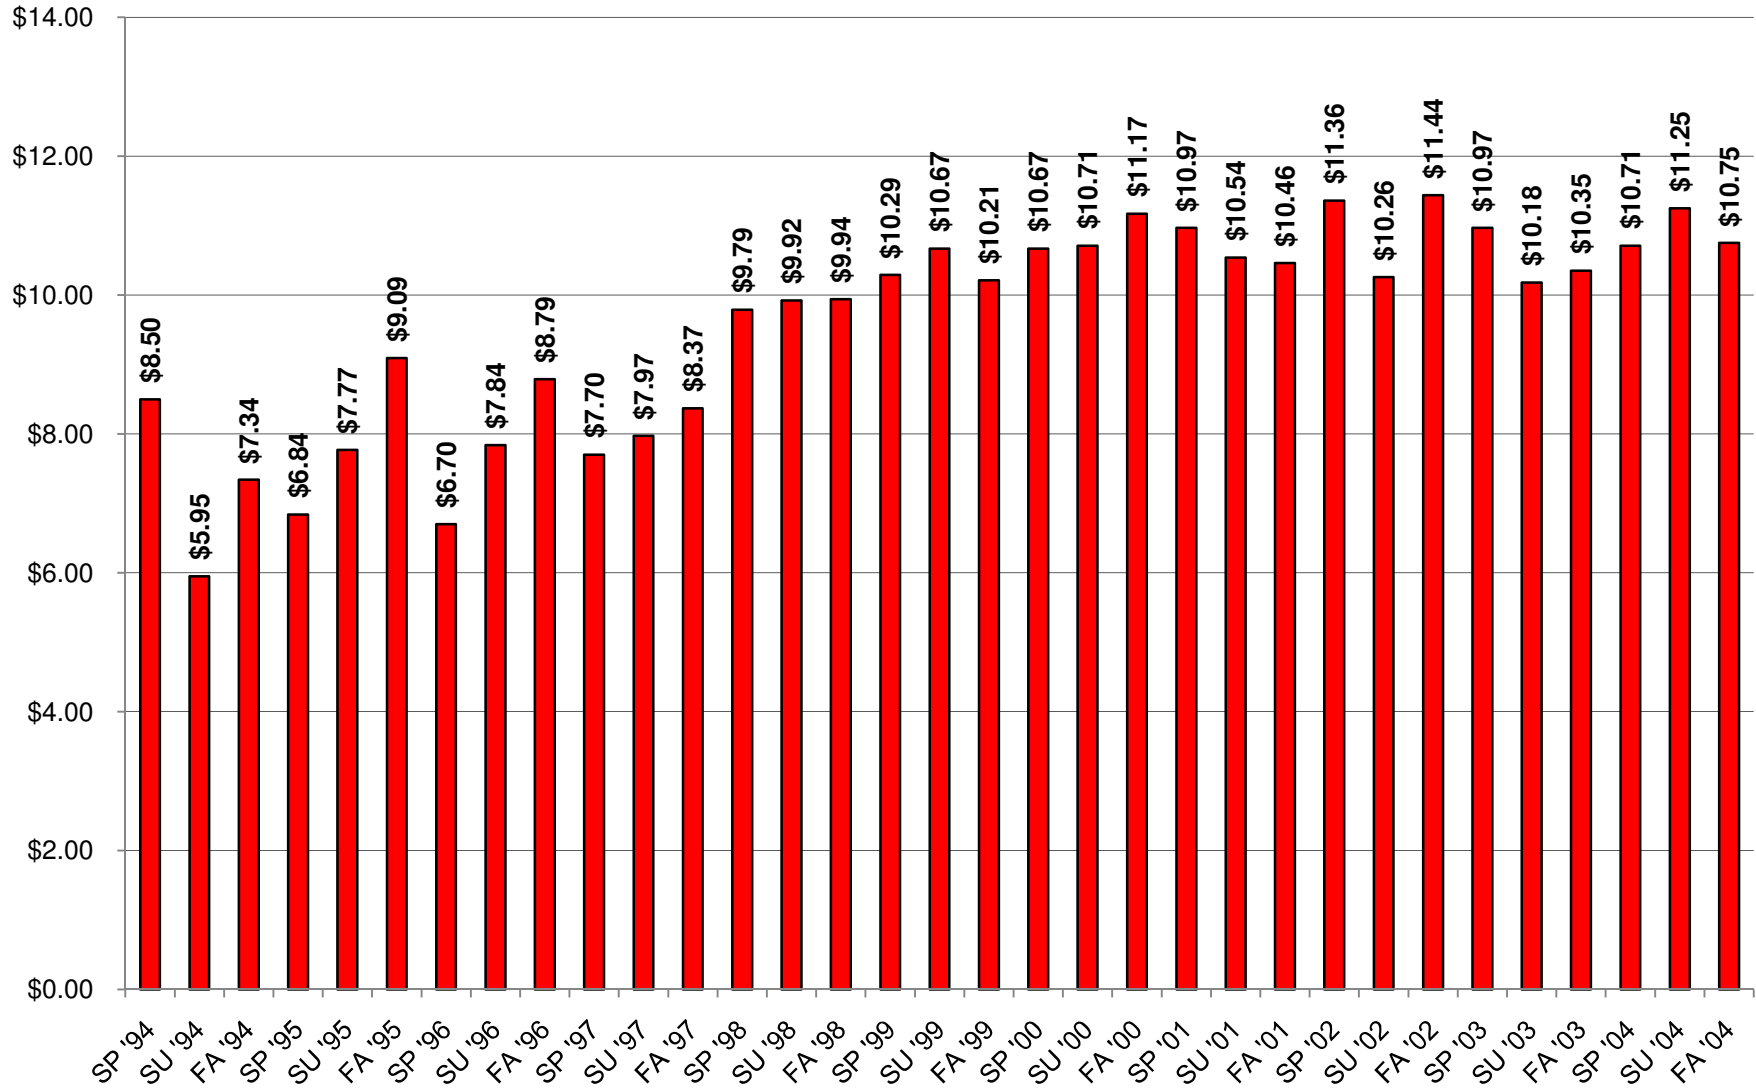

Intern Placements by Academic Year

Intern Average Hourly Wage 1994-2004

Intern Average Hourly Wage 2005-2015

Dollars Earned By Intern Students

Intern Placements Comparing Spring Semesters

Intern Placements Comparing Summer Semesters

Intern Placements Comparing Fall Semesters

New Intern Students Placed