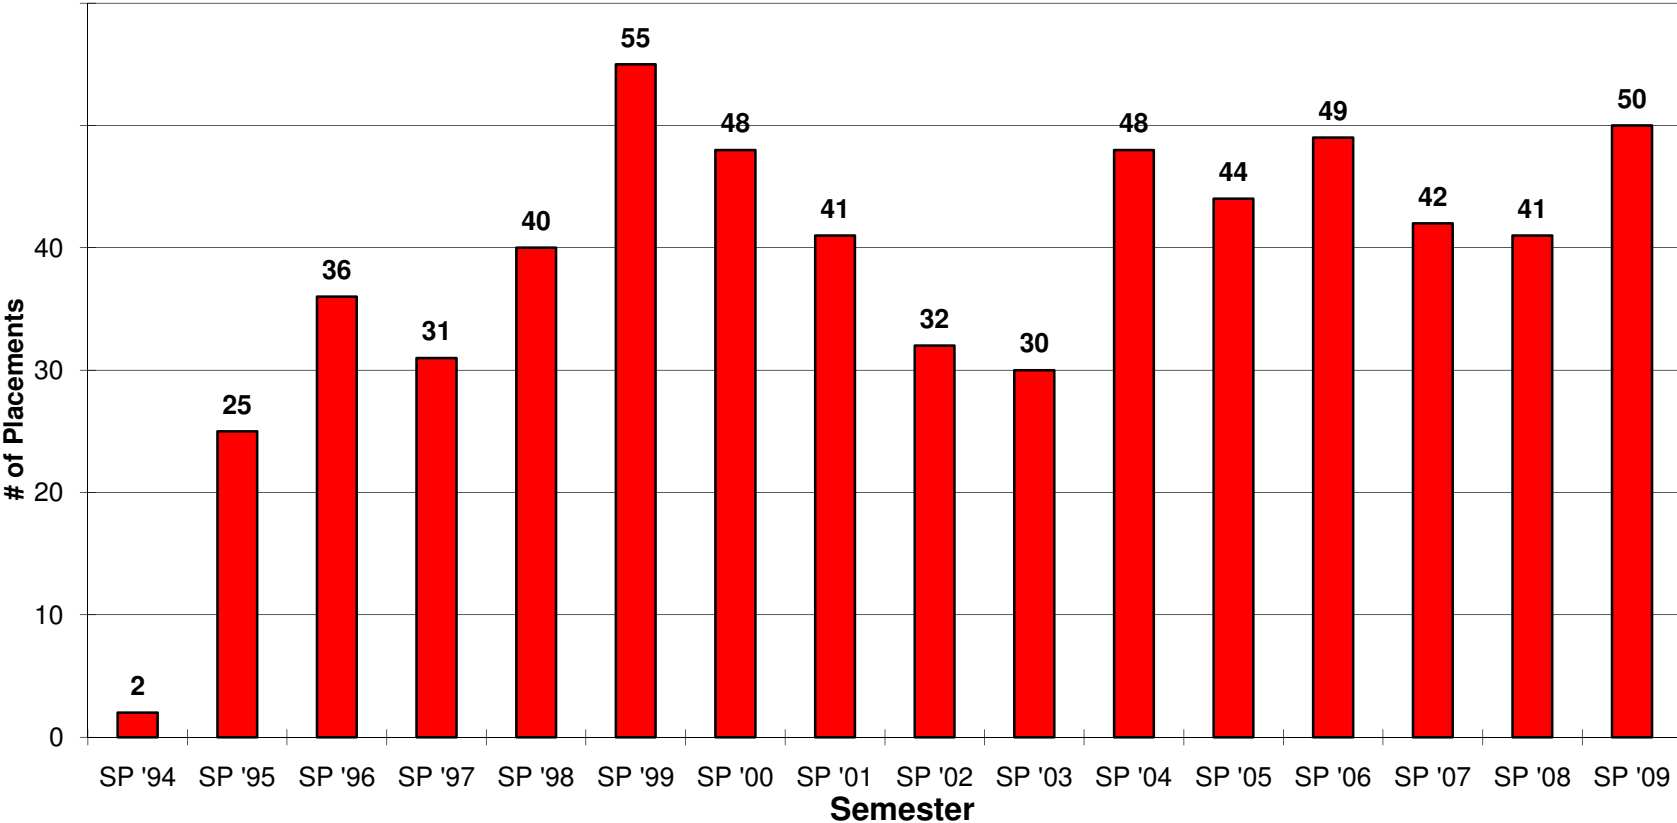

Intern Placements by Academic Year

Intern Average Hourly Wage 1994-2004

Intern Average Hourly Wage 2005-2015

Dollars Earned By Intern Students

Intern Placements Comparing Spring Semesters

Intern Placements Comparing Summer Semesters

Intern Placements Comparing Fall Semesters

New Intern Students Placed