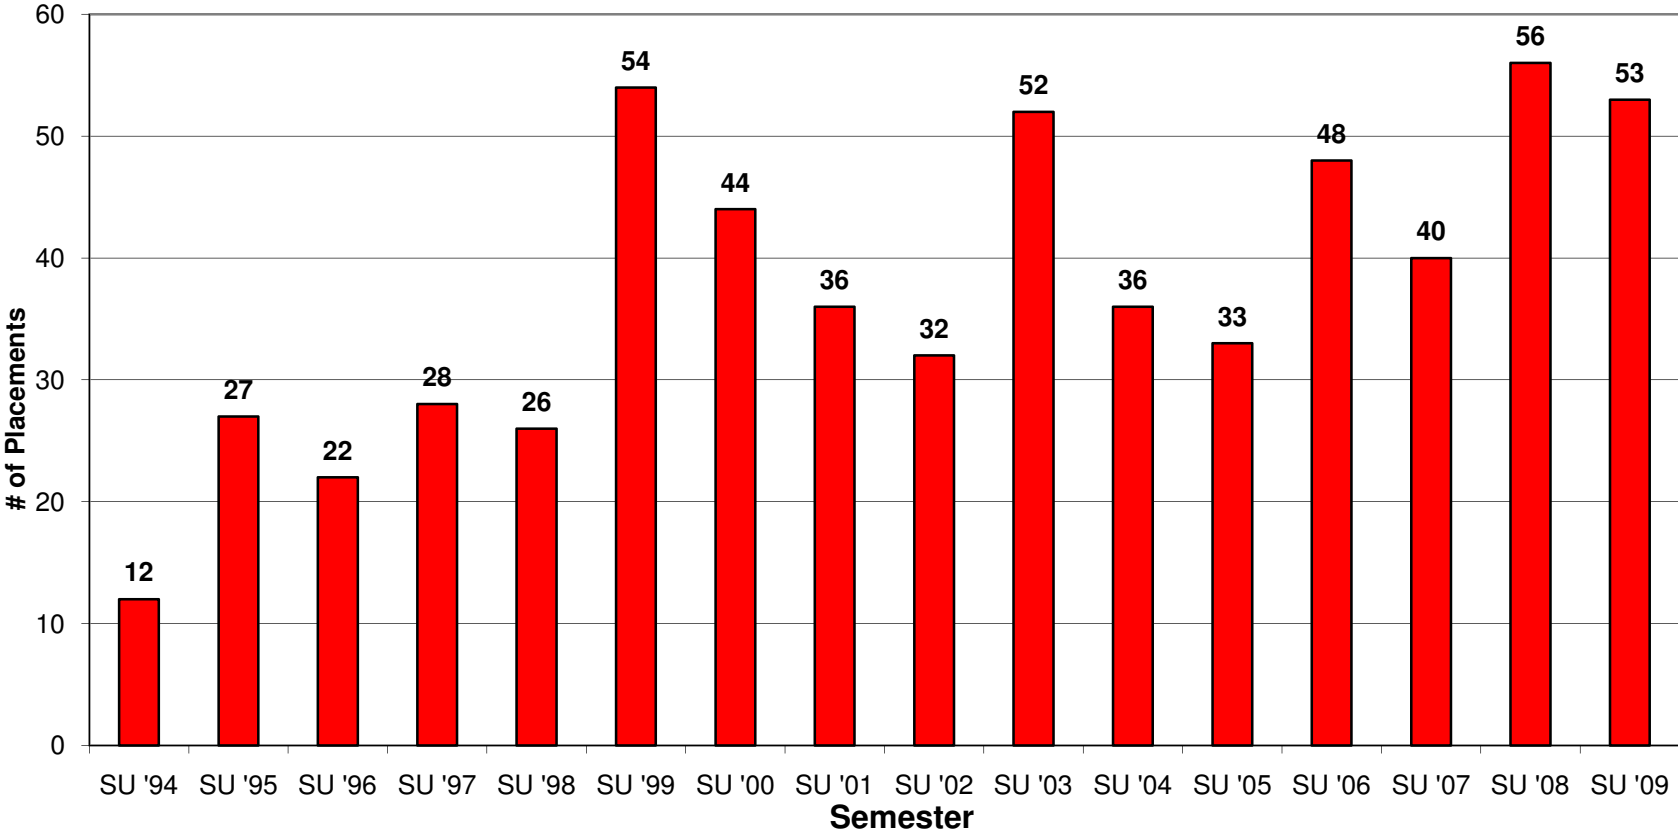

Intern Placements by Academic Year

Intern Average Hourly Wage 1994-2004

Intern Average Hourly Wage 2005-2015

Dollars Earned By Intern Students

Intern Placements Comparing Spring Semesters

Intern Placements Comparing Summer Semesters

Intern Placements Comparing Fall Semesters

New Intern Students Placed