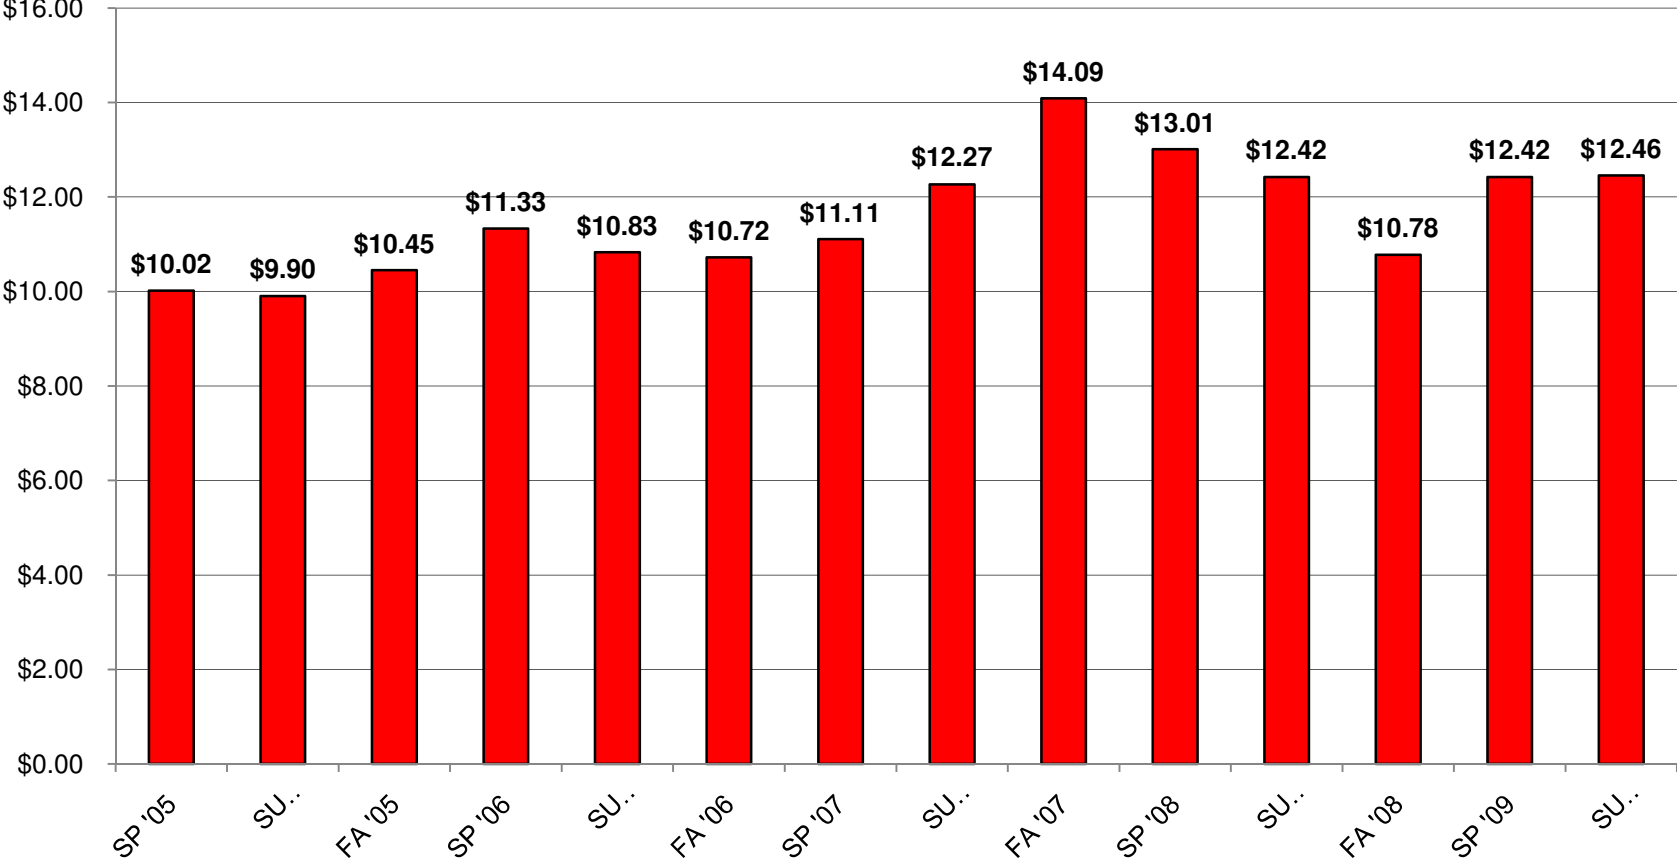

Intern Placements by Academic Year

Intern Average Hourly Wage 1994-2004

Intern Average Hourly Wage 2005-2015

Dollars Earned By Intern Students

Intern Placements Comparing Spring Semesters

Intern Placements Comparing Summer Semesters