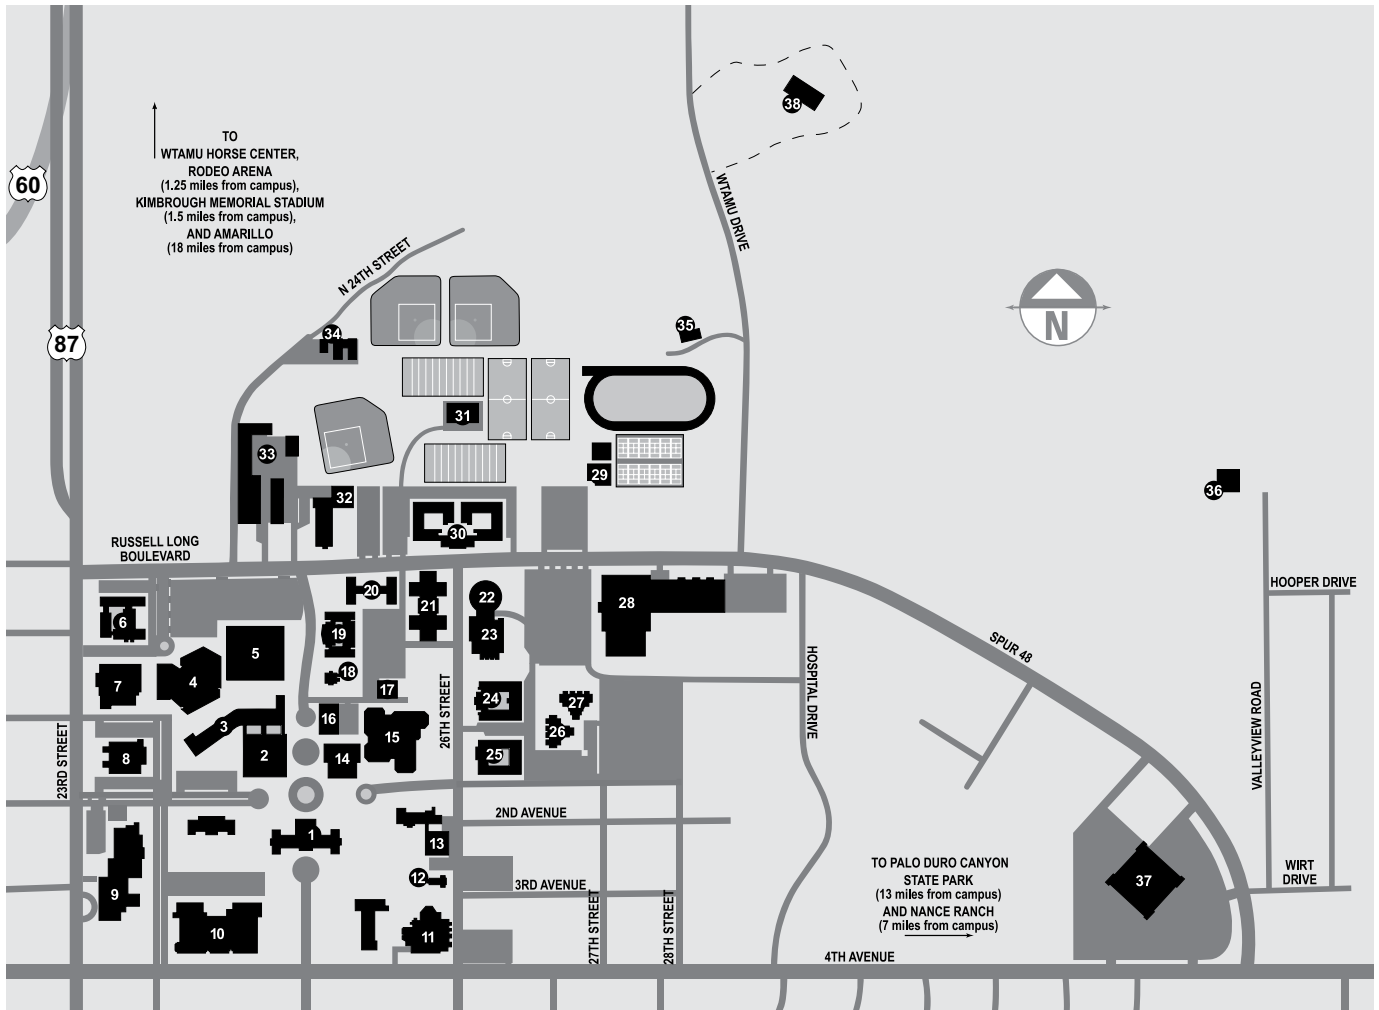

West Texas A&M University Campus Map

2501 4th Avenue • Canyon, Texas

- | | | |
|---|--|---|
| 1. Old Main | 15. Cornette Library and Hastings Electronic Learning Center | 30. Jarrett Hall |
| 2. Jack B. Kelley Student Center | 16. Computer Center | 31. Auxiliary Physical Education Building |
| 3. Classroom Center | 17. Power Plant | 32. Engineering Building and Bivins Nursing Learning Center |
| 4. Mary Moody Northen Hall | 18. Buffalo Courts Alumni Center | 33. Physical Plant Complex |
| 5. Sybil B. Harrington Fine Arts Complex | 19. Guenther Hall | 34. Greenhouse |
| 6. Stafford Hall | 20. Conner Hall | 35. Wind Energy Test Center |
| 7. Old Fine Arts Building | 21. Buff Hall | 36. Stanley Schaeffer Agriculture Education Learning Lab |
| 8. Fieldhouse —“The Box” | 22. Dining Hall | 37. First United Bank Center |
| 9. Old Student Union Building | 23. Alumni Banquet Facility | 38. President’s Home |
| 10. Panhandle-Plains Historical Museum | 24. Shirley Hall | |
| 11. Agriculture and Natural Sciences Building | 25. Hudspeth Hall | |
| 12. Joseph A. Hill Memorial Chapel | 26. Cross Hall | |
| 13. Cousins Hall | 27. Jones Hall | |
| 14. Killgore Research Center | 28. Virgil Henson Activities Center | |
| | 29. Office of Residential Living | |

Guests to campus may obtain a free visitor’s parking permit at the University Police Department, located in the Old Student Union Building (#9).