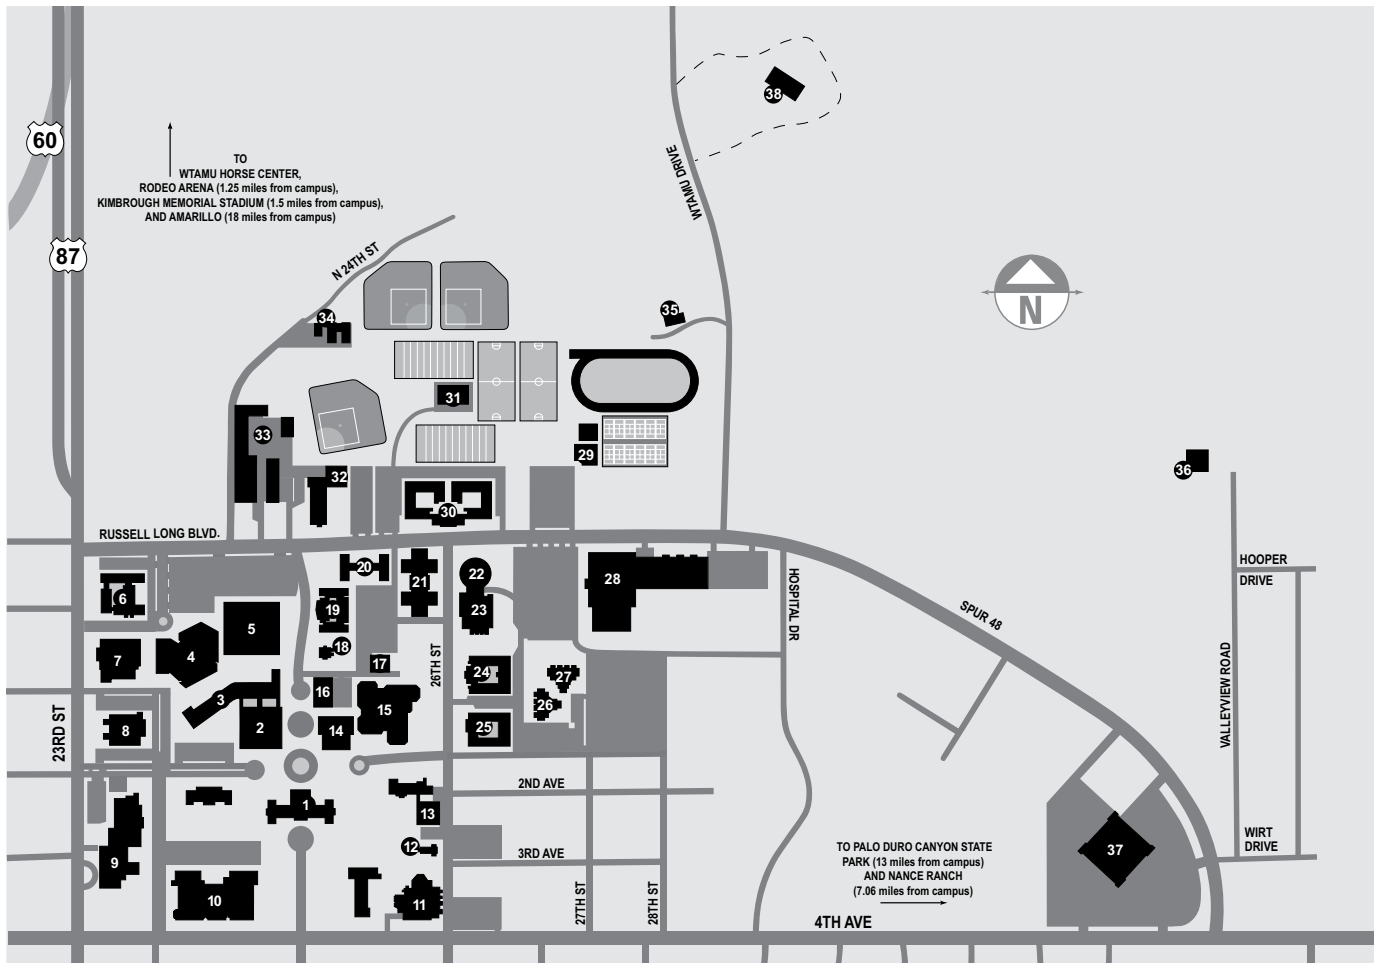

## 2501 4th Avenue • Canyon, Texas

- |   |                                     |   |
|---|-------------------------------------|---|
| 1. Old Main                                   | 15. Cornette Library                | 31. Auxiliary Physical Education Building                   |
| 2. Jack B. Kelley Student Center              | 16. Computer Center                 | 32. Engineering Building and Bivins Nursing Learning Center |
| 3. Classroom Center                           | 17. Power Plant                     | 33. Physical Plant Complex                                  |
| 4. Mary Moody Northen Hall                    | 18. Buffalo Courts Alumni Center    | 34. Greenhouse  |
| 5. Sybil B. Harrington Fine Arts Complex      | 19. Guenther Hall                   | 35. Wind Energy Test Center                                 |
| 6. Stafford Hall                              | 20. Conner Hall                     | 36. Stanley Schaeffer Agriculture Education Learning Lab    |
| 7. Old Fine Arts Building                     | 21. Buff Hall                       | 37. First United Bank Center                                |
| 8. Fieldhouse —“The Box”                      | 22. Dining Hall                     | 38. President’s Home  |
| 9. Old Student Union Building                 | 23. Alumni Banquet Facility         |   |
| 10. Panhandle-Plains Historical Museum        | 24. Shirley Hall                    |   |
| 11. Agriculture and Natural Sciences Building | 25. Hudspeth Hall                   |   |
| 12. Joseph A. Hill Memorial Chapel            | 26. Cross Hall                      |   |
| 13. Cousins Hall                              | 27. Jones Hall                      |   |
| 14. Killgore Research Center                  | 28. Virgil Henson Activities Center |   |
|   | 29. Office of Residential Living    |   |
|   | 30. Jarrett Hall                    |   |