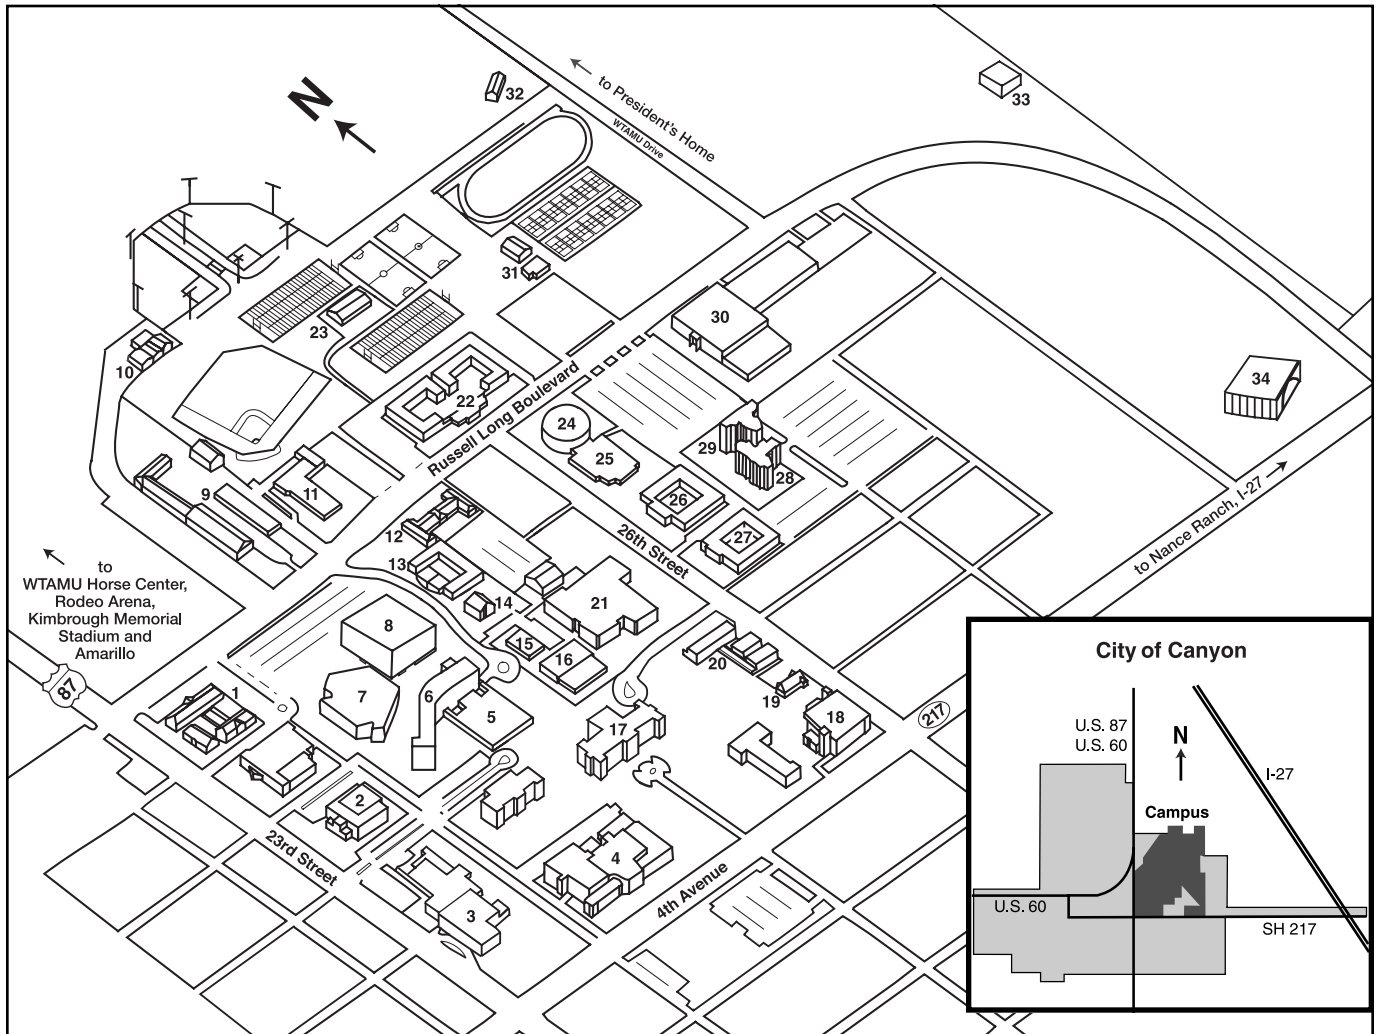

West Texas A&M University Campus Map

2501 4th Avenue • Canyon, Texas

- | | | |
|-------------------------------------------------------------|-----------------------------------------------|----------------------------------------|
| 1. Stafford Hall | 13. Guenther Hall | 25. Alumni Banquet Facility |
| 2. Fieldhouse ("The Box") | 14. Buffalo Courts Alumni Center | 26. Shirley Hall |
| 3. Old Student Union Building | 15. Computer Center | 27. Hudspeth Hall |
| 4. Panhandle-Plains Historical Museum | 16. Killgore Research Center | 28. Cross Hall |
| 5. Jack B. Kelley Student Center | 17. Old Main | 29. Jones Hall |
| 6. Classroom Center | 18. Agriculture and Natural Sciences Building | 30. Virgil Henson Activities Center |
| 7. Mary Moody Northen Hall | 19. Joseph A. Hill Memorial Chapel | 31. Office of Residential Living |
| 8. Sybil B. Harrington Fine Arts Complex | 20. Cousins Hall | 32. Wind Energy Test Center |
| 9. Physical Plant Complex | 21. Cornette Library | 33. Agriculture Education Learning Lab |
| 10. Greenhouse | 22. Jarrett Hall | 34. First United Bank Center |
| 11. Engineering Building and Bivins Nursing Learning Center | 23. Auxiliary Physical Education Building | |
| 12. Conner Hall | 24. Dining Hall | |

Guests to campus may obtain a free visitor's parking permit at the University Police Department, located in the Old Student Union Building (#3).