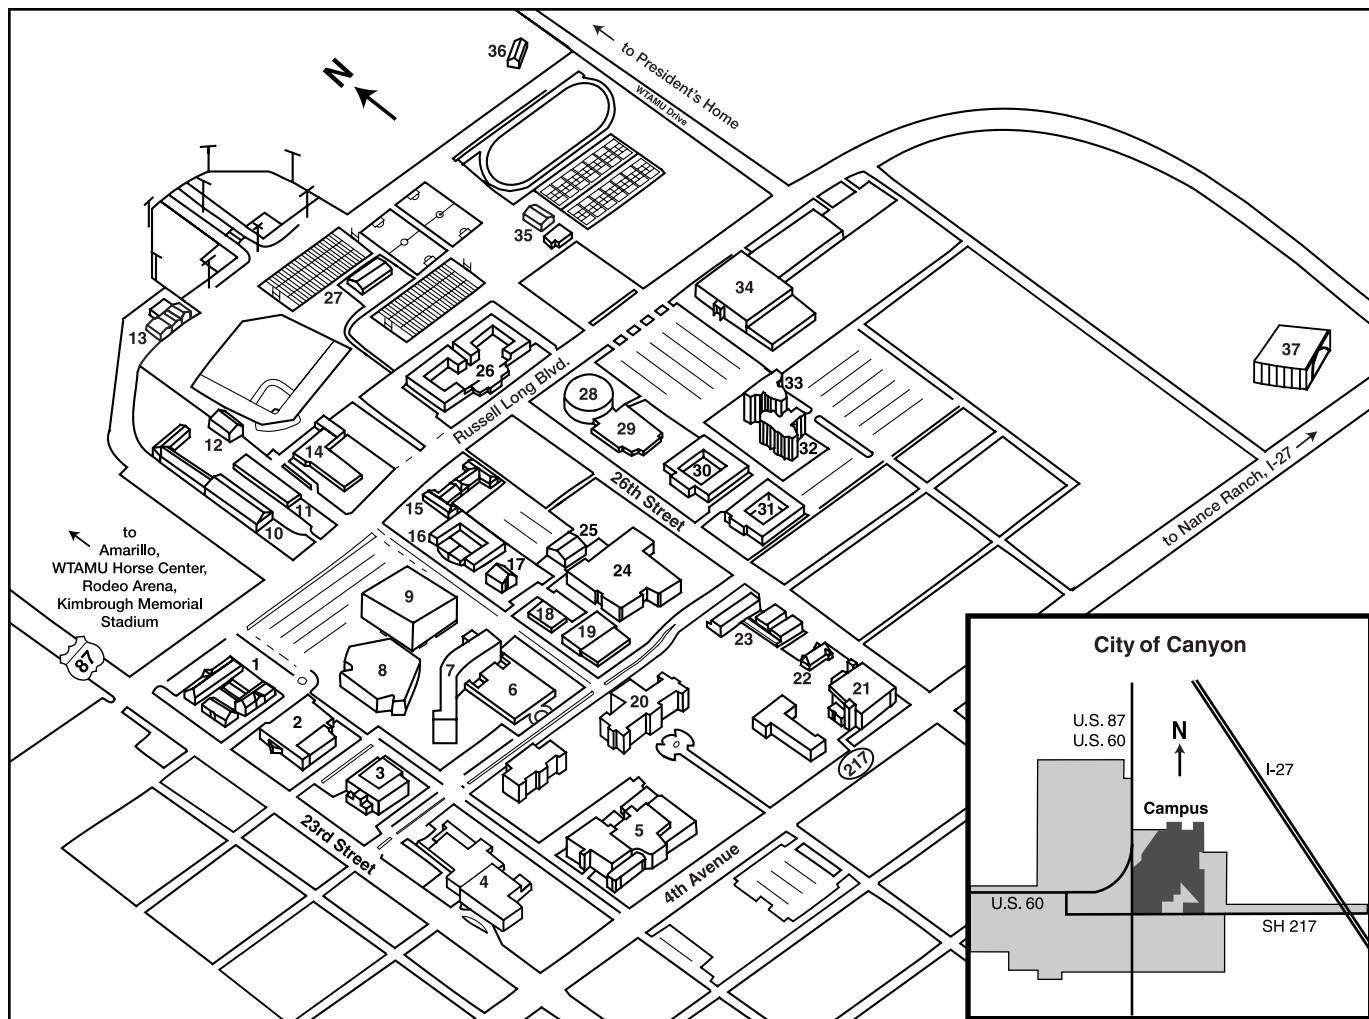

West Texas A&M University Campus Map

2501 4th Avenue • Canyon, Texas

- | | | |
|--|---|--|
| 1. Stafford Hall | 11. Print Shop and Warehouse
• Central Supply | 22. Joseph A. Hill Memorial Chapel |
| 2. Fine Arts Building | 12. Grounds Maintenance | 23. Cousins Hall |
| 3. Fieldhouse ("The Box") | 13. Greenhouse | 24. Cornette Library
• Hastings Electronic Learning Center |
| 4. Old Student Union Building
• Continuing Education Center
• International Student Office
• Student Support Services
• University Police Department | 14. Engineering Building
• Bivins Nursing Learning Center
• Meat Lab | 25. Power Plant |
| 5. Panhandle-Plains Historical Museum | 15. Conner Hall | 26. Jarrett Hall |
| 6. Jack B. Kelley Student Center
• Food Court
• Post Office | 16. Guenther Hall | 27. Auxiliary Physical Education Building |
| 7. Classroom Center
• College of Business
• STARR Center
• University Bookstore | 17. Buffalo Courts Alumni Center | 28. Dining Hall |
| 8. Mary Moody Northen Hall
• Recital Hall
• Sybil B. Harrington College of Fine Arts and Humanities | 18. Computer Center | 29. Alumni Banquet Facility
• Dr. Hazel Kelley Wilson Banquet Hall |
| 9. Fine Arts Complex
• Branding Iron Theatre | 19. Killgore Research Center
• Alternative Energy Institute
• Beef Carcass Research Center
• Graduate School | 30. Shirley Hall |
| 10. Physical Plant/Maintenance Facilities | 20. Old Main
• Administrative Offices
• College of Agriculture, Nursing, Science and Engineering
• College of Education and Social Sciences
• Enrollment Management | 31. Hudspeth Hall |
| | 21. Agriculture and Science Building
• Dryland Agriculture Institute | 32. Cross Hall |
| | | 33. Jones Hall |
| | | 34. Virgil Henson Activities Center
• Intercollegiate Athletics
• Medical Services |
| | | 35. Office of Residential Living |
| | | 36. Wind Energy Test Center |
| | | 37. First United Bank Center |

Guests to campus may obtain a free visitor's parking permit at the University Police Department (#4).